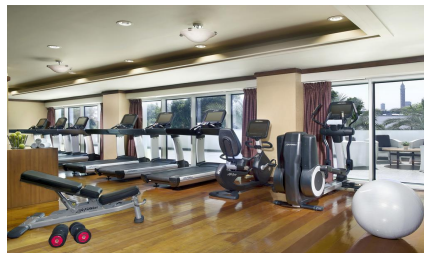

Property Information

Relax at the full-service spa, where you can enjoy massages, body treatments, and facials. You're sure to appreciate the recreational amenities, including a nightclub, a 24-hour health club, and an outdoor pool. Additional amenities at this hotel include complimentary wireless Internet access, concierge services, and gift shops/newsstands. Featured amenities include complimentary wired Internet access, a business center, and limo/town car service. Planning an event in Cairo? This hotel has facilities measuring 3200 square feet (297 square meters), including conference space. Limited parking is available onsite.

Room Types

Make yourself at home in one of the 331 air-conditioned rooms featuring minibars and LED televisions. Wired and wireless Internet access is complimentary, while DVD players and cable programming provide entertainment. Private bathrooms with separate bathtubs and showers feature deep soaking bathtubs and